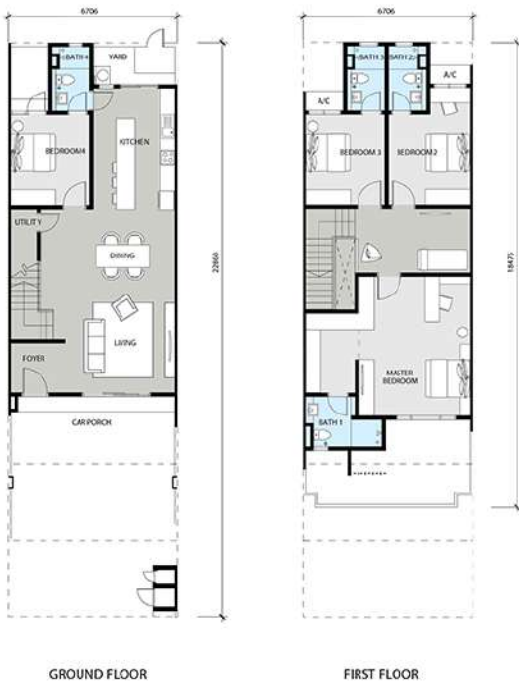

**TYPE C1**  
INTERMEDIATE

4 Bedrooms - 4 Bathrooms  
Lot Size 22' x 75'  
Built-Up 2,292 sf

**TYPE C3**  
CORNER

5+1 Bedrooms - 4 Bathrooms  
Lot Size 4lanes  
Built-Up 2,956 sf